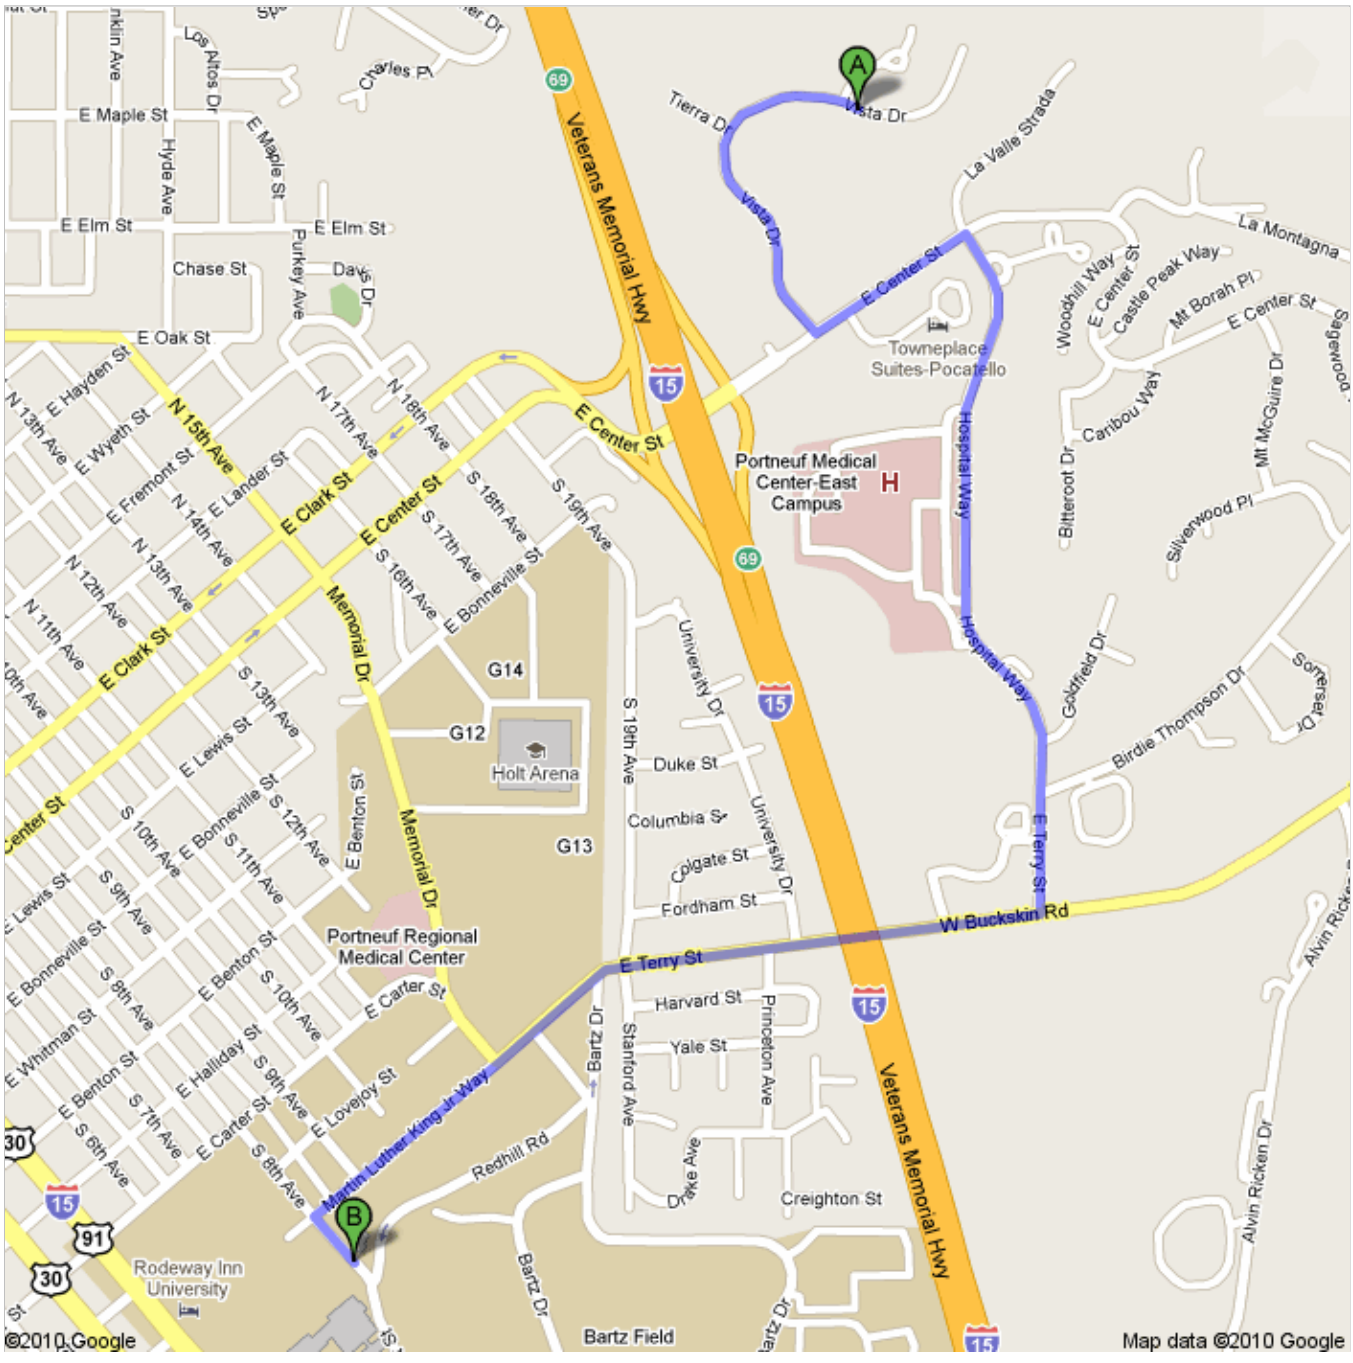

Directions to 921 S 8th Ave, Pocatello, ID 83201
2.4 mi – about 6 mins

Save trees. Go green!
 Download Google Maps on your phone at google.com/gmm

 Vista Dr, Pocatello, ID 83201

-
- | | |
|--|---------------------------|
| 1. Head northwest on Vista Dr toward Via Venitio
About 1 min | go 0.4 mi
total 0.4 mi |
|  2. Turn left at E Center St | go 0.2 mi
total 0.6 mi |
|  3. Turn right at Hospital Way
About 2 mins | go 0.7 mi
total 1.3 mi |
| 4. Continue onto E Terry St | go 0.1 mi
total 1.4 mi |
|  5. Turn right at W Buckskin Rd/E Terry St
Continue to follow E Terry St
About 2 mins | go 0.7 mi
total 2.1 mi |
| 6. Continue onto Martin Luther King Jr Way
About 1 min | go 0.3 mi
total 2.4 mi |
|  7. Turn left at S 8th Ave
Destination will be on the right | go 361 ft
total 2.4 mi |

 921 S 8th Ave, Pocatello, ID 83201

These directions are for planning purposes only. You may find that construction projects, traffic, weather, or other events may cause conditions to differ from the map results, and you should plan your route accordingly. You must obey all signs or notices regarding your route.

Map data ©2010 Google

Directions weren't right? Please find your route on maps.google.com and click "Report a problem" at the bottom left.